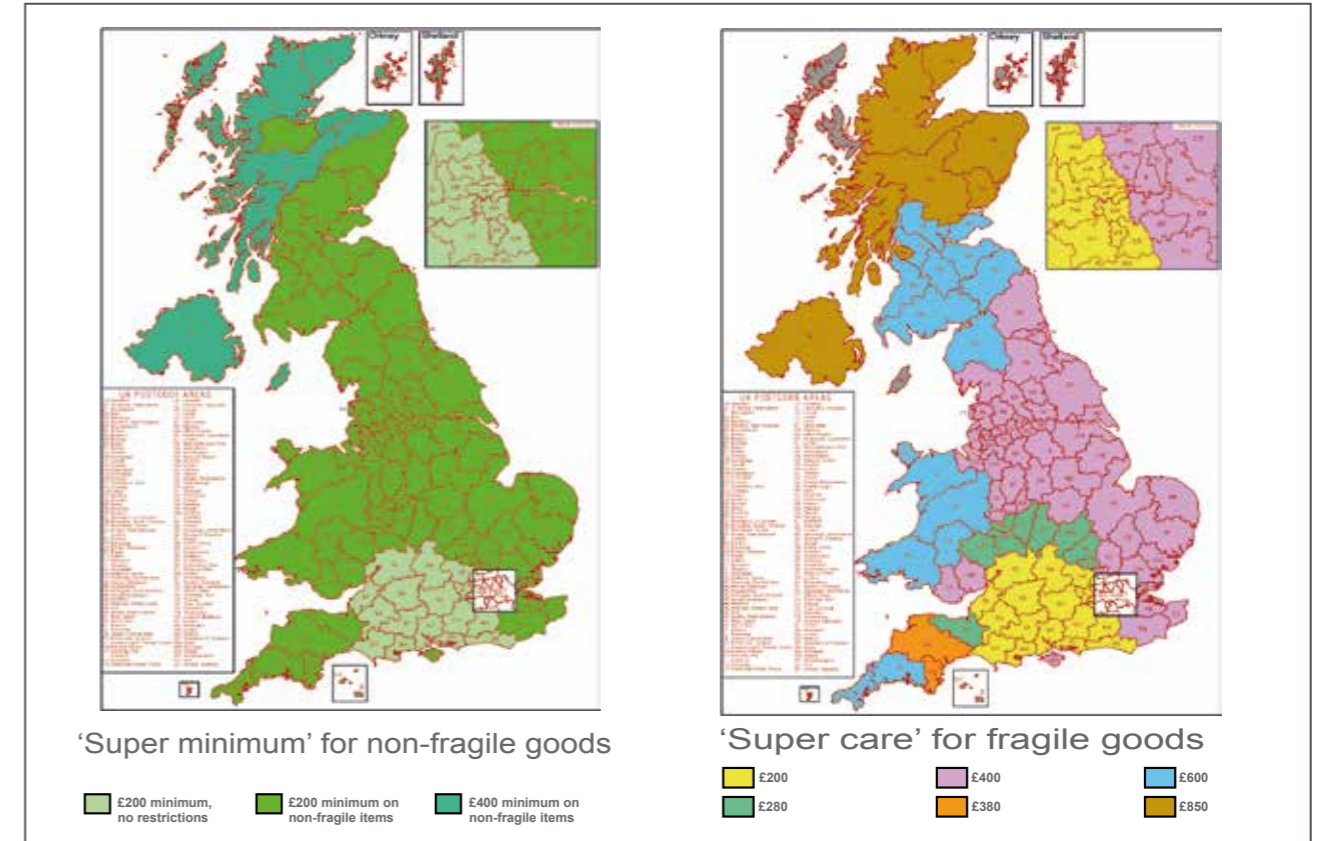

TERMS AND CONDITIONS OF SALE - PW Fine Foods (the Company)
Contracts are made and orders accepted only upon and subject to these terms and conditions business. All other terms are hereby excluded unless expressly accepted in writing by the Company.

SALES
1.1 Anything ordered before 12:00 mid-day Monday, will, stock permitting be delivered to you before close of business on Friday, although this is not guaranteed. Any order received after that week's deadline will be carried over for delivery the following week. Larger Palletised deliveries and deliveries to UK offshore islands may take a little longer.
1.2 Minimum orders vary dependent on post code. Please refer to the delivery spreadsheet page.
1.3 Prices are displayed exclusive of VAT. This will be added at the appropriate where applicable.
1.4 Certain chilled, fresh or fragile items are only available for delivery in areas covered by our own fleet of vans, the £200, £280 and £400 minimum order areas.
1.5 Every effort has been made to ensure the displayed prices are correct. If however a genuine pricing error or omission has been made, we will contact you and offer the product at the correct price before processing your order.
1.6 In view of exchange rate fluctuations and other cost increases, prices may change without prior notice.

DELIVERY
2.1 We will only deliver to the address provided with your order and cannot accept responsibility or liability for late or failed delivery if the address and postcode provided is not correct or complete.
2.2 Delivery surcharges and compulsory minimum orders are applied to some postcodes. Highlands, Scottish Islands, Isle of Man, Isle of Wight, The Scilly Isles, Guernsey and Jersey are subject to special conditions. Please see the delivery spreadsheet for details.
2.3 Our delivery partner on small deliveries is UPS. They will attempt to deliver on three consecutive days before returning the goods to us. UPS Terms & Conditions can be found at www.ups.com
2.4 Our pallet delivery partner is Palletline. Their standard delivery vehicles are 18 ton trucks with a tail lift. If your shop suffers from restricted access, delivery by smaller 7.5 ton truck is available with prior notice at no extra charge. If however, no notification is given regarding access and the delivery is unsuccessful with the standard delivery vehicle a re-delivery charge will be incurred.
2.5 Pallets are delivered 'to the door' and will not be broken down. Palletline's Terms & Conditions are available on line.
2.6 Failed deliveries made by our own fleet of vans will be returned to our hub and we will attempt to deliver the following week.